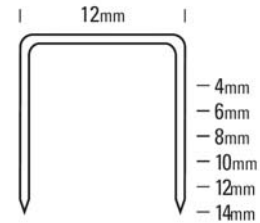

### Specifications:

Tool Weight: 0.87kgs  
 Driving Power: 42-52 inch/lbs  
 Magazine Capacity: 196 staples  
 Fastener Range: 6mm to 14mm  
 Operating Pressure: 70 to 100 PSI

### Specifications:

Tool Weight: 0.85kgs  
Driving Power: 42-52 inch/lbs  
Magazine Capacity: 196 staples  
Fastener Range: 6mm to 14mm  
Operating Pressure: 70 to 100 PSI