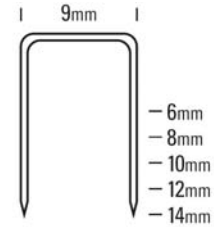

TU-216-71A

71 SERIES AUTO-FIRE UPHOLSTERY TACKER

Features and Benefits:

- Lightweight, well-balanced housing
- Dual action magazine release
- Moulded rubber grip for added comfort
- Anti-Jam magazine
- Rear exhaust
- Noise muffler
- Low air consumption
- Durable for both indoor and outdoor use
- 2 Function trigger - light squeeze for single fire mode.
  Full squeeze for auto fire mode
- Allows adjustment from 0 to 30 staples per second
- A Trigger-Free Play adjustment enables fine tuning of the trigger's position