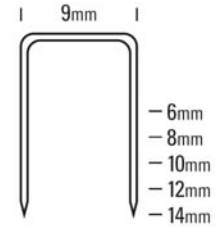

### Specifications:

Tool Weight: 0.85kgs  
Driving Power: 42-52 inch/lbs  
Magazine Capacity: 196 staples  
Fastener Range: 6mm to 14mm  
Operating Pressure: 70 to 100 PSI

### Specifications:

Tool Weight: 0.87kgs  
 Driving Power: 42-52 inch/lbs  
 Magazine Capacity: 196 staples  
 Fastener Range: 6mm to 14mm  
 Operating Pressure: 70 to 100 PSI